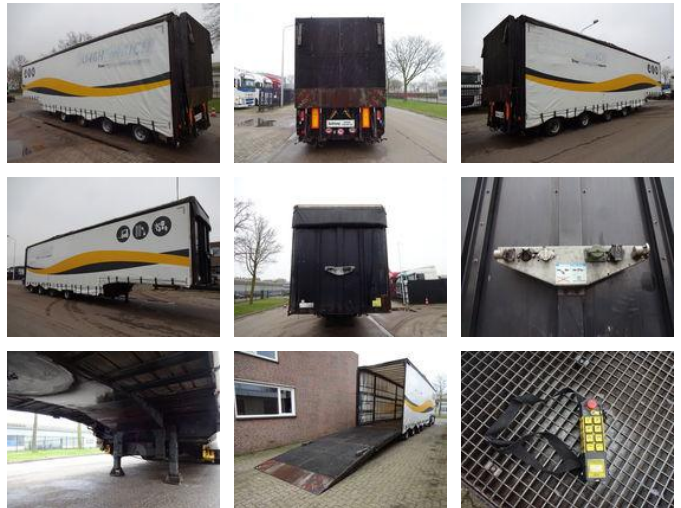

Wiese 4 ACHS. TIEFLADER / HYDR. RAMPE/RADKASTEN

General features

Brand	Wiese
Subcategory	Semi lowloader
Date of first registration	02-10-2008
Condition	Used
General condition	Very good
Reference	WIESE 4 ACHS. TIEFLADER / HYDR. RAMPE

Characteristics

Empty weight 15.850kg

Wiese 4 ACHS. TIEFLADER / HYDR. RAMPE/RADKASTEN

Technical specifications

Number of axes

4

Description

4 AXLE WIESE LOW LOADER WITH HYDRAULIC RAMP AND WHEEL COILS. 2x Steering Axles. 1x Lift Axle. SAF Axles. Tyres size: 205/65/17,5 Double Hydraulic Ramps. Radio Remote Control. Trailer has hydraulic pump and works on the NATO electricity from the truck. 6x Wheel Coils. Belgium Registration. MOT/Technical inspection valid till 27-09-2025 !!!